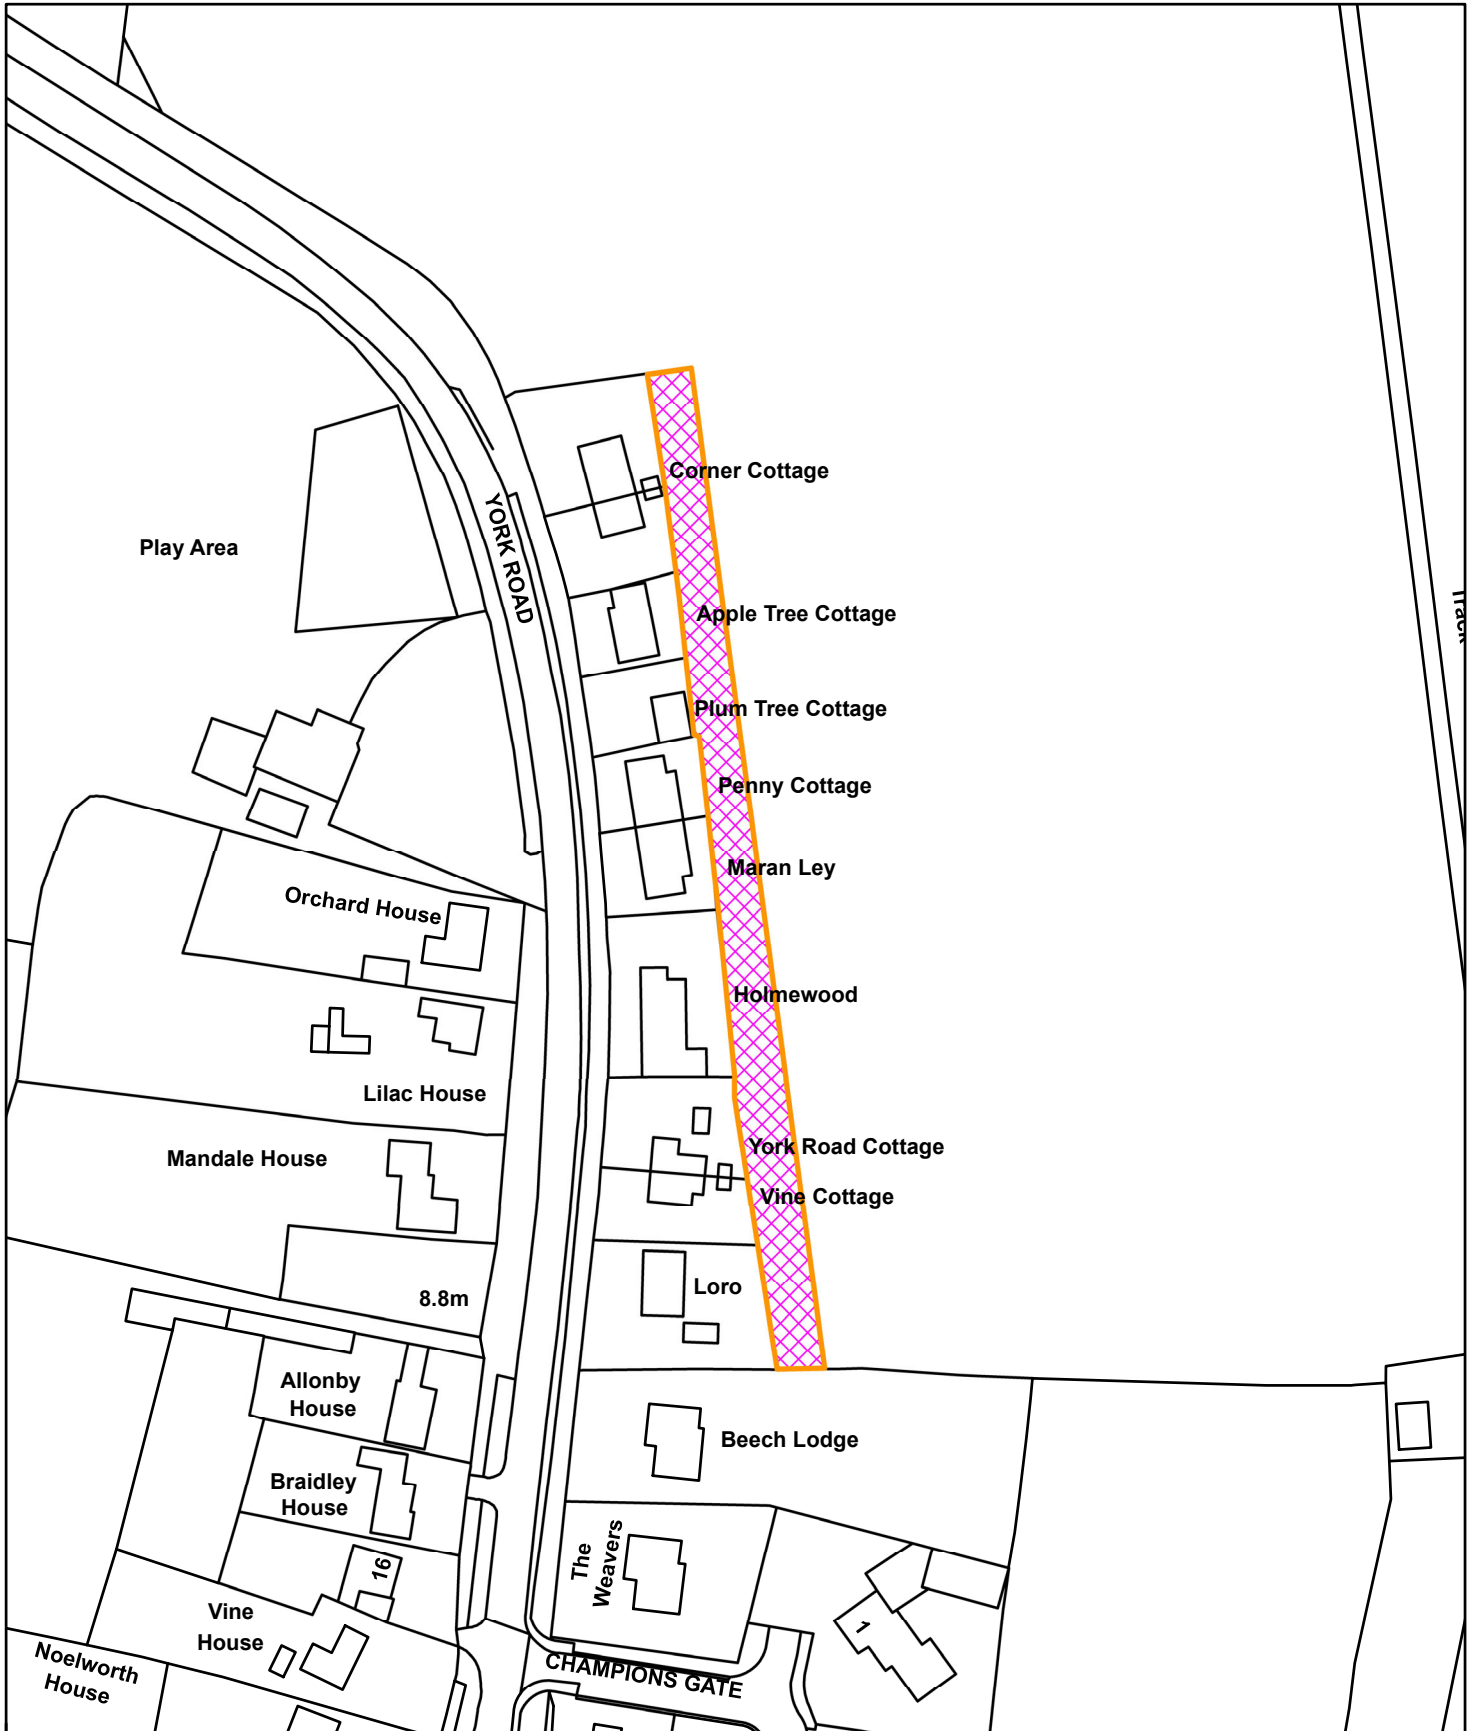

Land off York Road, North Duffield
2020/1391/FUL

Reproduced from the Ordnance Survey mapping with the permission of Her Majesty's Stationary Office. Unauthorised reproduction infringes Crown Copyright and may lead to prosecution or civil proceedings © Crown Copyright
Selby District Council Licence No. 100018656
This copy has been produced specifically for Planning and Building Control purposes only.
No further copies may be made.

1:1,250